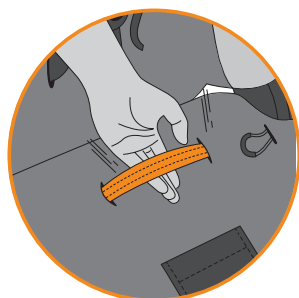

Compact, one-hand folding