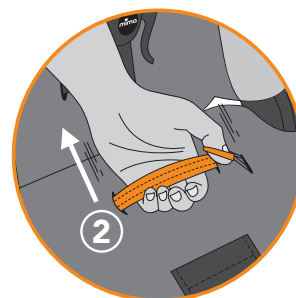

Compact, one-hand folding