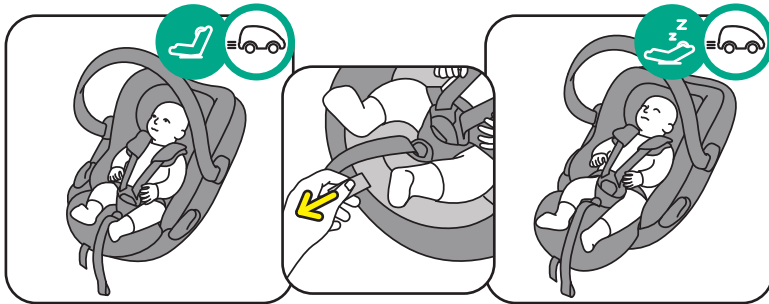

Go Beyond

-  Rear facing
-  40 - 87 cm
-  Age approx.: 0 - 18 months
-  Max. weight: 13 kg

<https://hello.besafe.com/en/support/besafe-go-beyond>

support.global@besafe.com

Adjusting the seat to fit the child

Attaching the SIP+

Operating the handlebar

This Quick Guide is made of polypropylene.
Please recycle according to your local regulations.

Installation on the BeSafe Beyond Base

Using the lay-flat function (base installation only)

Removing the seat from the base

Installation with the car belt