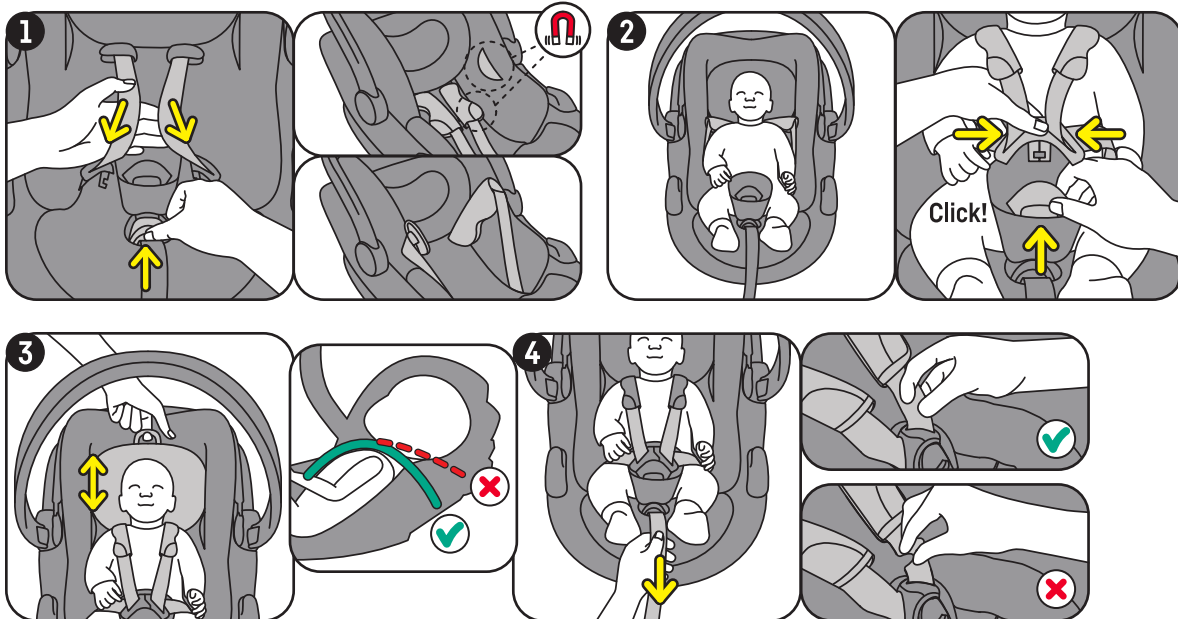

Go Beyond

-  Rear facing
-  40 - 87 cm
-  Age approx.: 0 - 18 months
-  Max. weight: 13 kg

<https://hello.besafe.com/en/support/besafe-go-beyond>

support.global@besafe.com

Adjusting the seat to fit the child

Attaching the SIP+

Operating the handlebar

This Quick Guide is made of polypropylene.
Please recycle according to your local regulations.

Installation on the BeSafe Beyond Base

Using the lay-flat function (base installation only)

Removing the seat from the base

Installation with the car belt