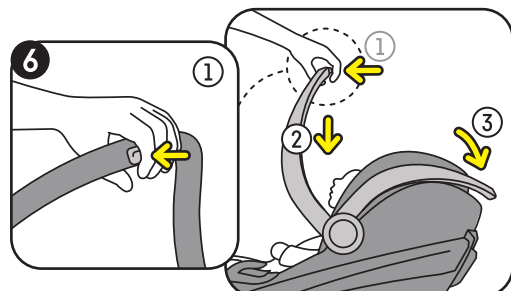

Go Beyond

-  Rear facing
-  40 - 87 cm
-  Age approx.: 0 - 18 months
-  Max. weight: 13 kg

<https://hello.besafe.com/en/support/besafe-go-beyond>

support.global@besafe.com

Adjusting the seat to fit the child

Attaching the SIP+

Operating the handlebar

This Quick Guide is made of polypropylene.
Please recycle according to your local regulations.

Installation on the BeSafe Beyond Base

Using the lay-flat function (base installation only)

Removing the seat from the base

Installation with the car belt