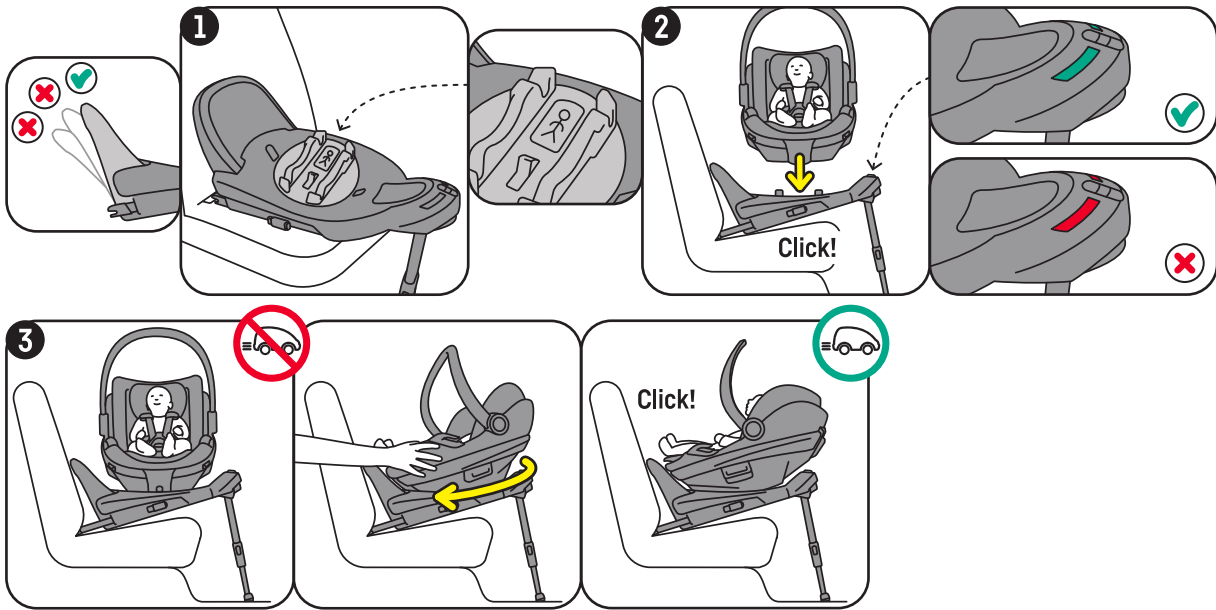

Go Beyond

-  Rear facing
-  40 - 87 cm
-  Age approx.: 0 - 18 months
-  Max. weight: 13 kg

<https://hello.besafe.com/en/support/besafe-go-beyond>

support.global@besafe.com

Adjusting the seat to fit the child

Attaching the SIP+

Operating the handlebar

This Quick Guide is made of polypropylene.
Please recycle according to your local regulations.

Installation on the BeSafe Beyond Base

Using the lay-flat function (base installation only)

Removing the seat from the base

Installation with the car belt