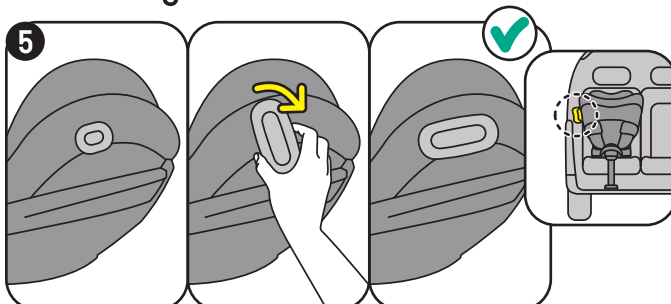

Go Beyond

-  Rear facing
-  40 - 87 cm
-  Age approx.: 0 - 18 months
-  Max. weight: 13 kg

<https://hello.besafe.com/en/support/besafe-go-beyond>

support.global@besafe.com

Adjusting the seat to fit the child

Attaching the SIP+

Operating the handlebar

This Quick Guide is made of polypropylene.
Please recycle according to your local regulations.

Installation on the BeSafe Beyond Base

Using the lay-flat function (base installation only)

Removing the seat from the base

Installation with the car belt