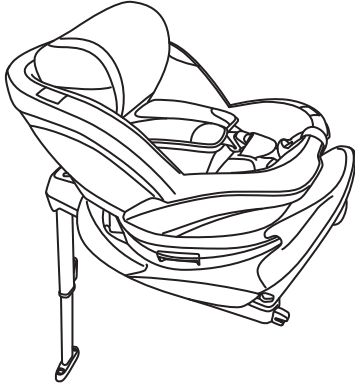

QUICK GUIDE

iZi Twist i-Size

 Rear facing only

 61 - 105 cm

 Age approx.: 6m - 4 yrs

 Max. weight: 18 kg

SCAN ME
FOR HELP

<https://hello.besafe.com/en/support/izi-twist-i-size>