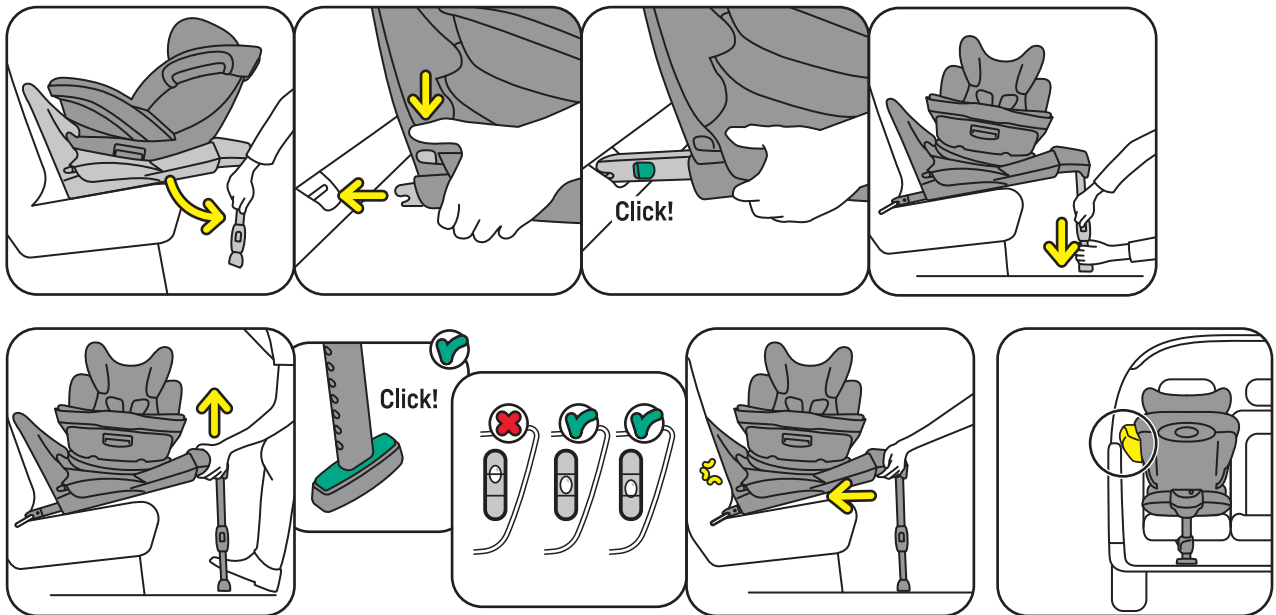

QUICK GUIDE

iZi Twist i-Size

 Rear facing only

 61 - 105 cm

 Age approx.: 6m - 4 yrs

 Max. weight: 18 kg

SCAN ME
FOR HELP

<https://hello.besafe.com/en/support/izi-twist-i-size>

support.global@besafe.com

1. Installing into the car

2. Check

3. Usage

4. Removing from the car