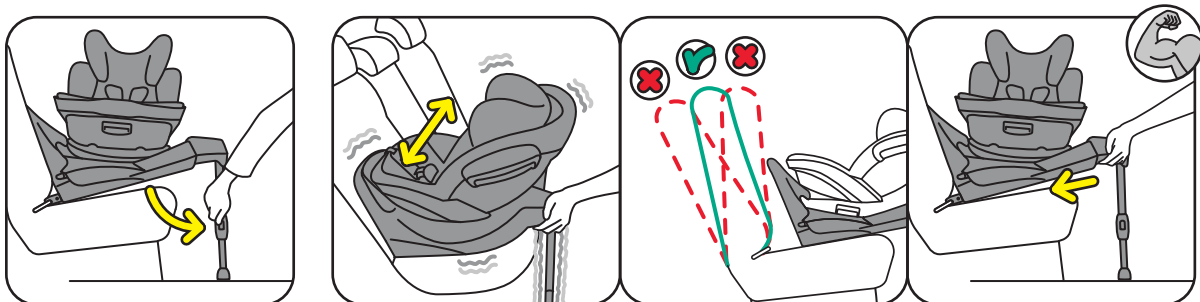

QUICK GUIDE

iZi Twist i-Size

 Rear facing only

 61 - 105 cm

 Age approx.: 6m - 4 yrs

 Max. weight: 18 kg

SCAN ME
FOR HELP

<https://hello.besafe.com/en/support/izi-twist-i-size>

support.global@besafe.com

1. Installing into the car

2. Check

3. Usage

4. Removing from the car