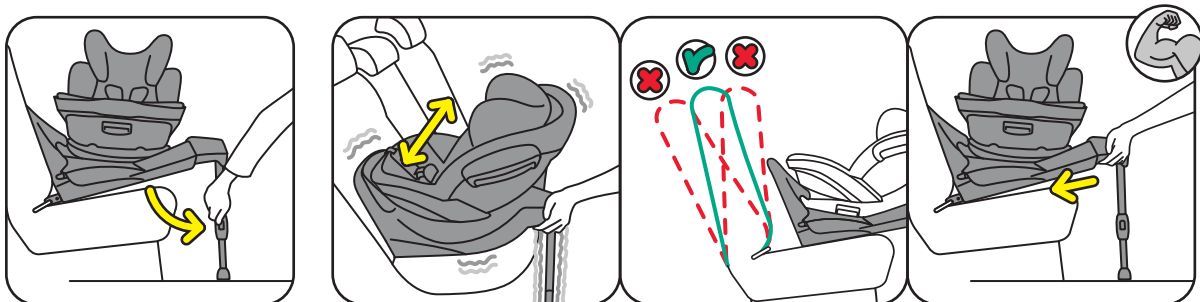

QUICK GUIDE

iZi Turn i-Size

- Rear & Forward facing
- RF stature height: 61 - 105 cm
FF stature height: 88 - 105 cm
- Age approx.: 6m - 4 yrs
- Max. weight: 18 kg

SCAN ME
FOR HELP

<https://hello.besafe.com/en/support/izi-turn-i-size>

support.global@besafe.com

1. Installing into the car

2. Check

3. Usage

4. Removing from the car