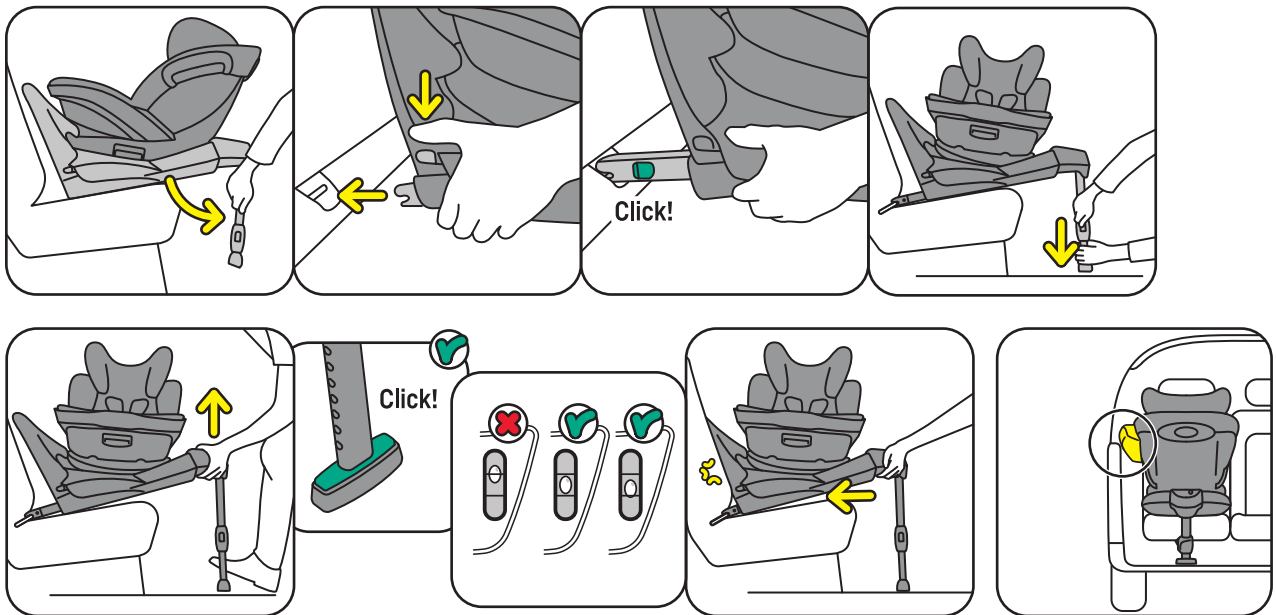

QUICK GUIDE

iZi Turn i-Size

- Rear & Forward facing
- RF stature height: 61 - 105 cm
FF stature height: 88 - 105 cm
- Age approx.: 6m - 4 yrs
- Max. weight: 18 kg

SCAN ME
FOR HELP

<https://hello.besafe.com/en/support/izi-turn-i-size>

support.global@besafe.com

1. Installing into the car

2. Check

3. Usage

4. Removing from the car