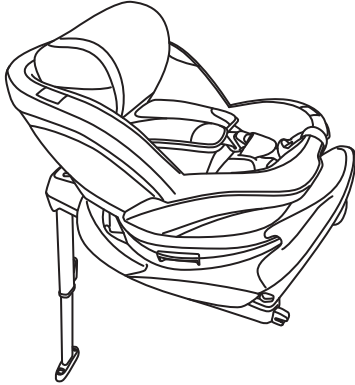

QUICK GUIDE

iZi Turn i-Size

- Rear & Forward facing
- RF stature height: 61 - 105 cm
FF stature height: 88 - 105 cm
- Age approx.: 6m - 4 yrs
- Max. weight: 18 kg

SCAN ME
FOR HELP

<https://hello.besafe.com/en/support/izi-turn-i-size>